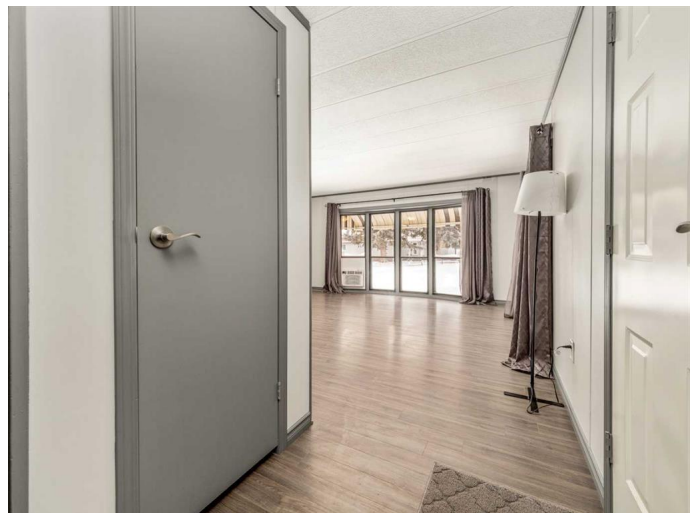

$125,000 - 23, 2300 13 Street N, Lethbridge

MLS® #A2192000

$125,000

2 Bedroom, 1.00 Bathroom, 980 sqft

Mobile on 0.00 Acres

Bridge Villa Estates, Lethbridge, Alberta

Welcome to Bridge Villa Estates. A north side mobile home park where you can have most of the convenience of a condo while being in your own detached living space. This unit offers a ton of updates and has an immediate sense of welcoming from the moment you open the door. Inside the home you'll find a 980 square foot home with 2 beds and 1 bathroom. The property has been well maintained and completely renovated over the years while also offering a beautiful outdoor space where you will be able to entertain friends and family who join you in your festivities. Make this well taken care of home, yours, with the added bonus of a secure and highly looked after complex.

Built in 1983

Essential Information

MLS® #	A2192000
Price	$125,000
Bedrooms	2
Bathrooms	1.00
Full Baths	1
Square Footage	980
Acres	0.00
Year Built	1983
Type	Mobile
Sub-Type	Mobile
Style	Single Wide Mobile Home