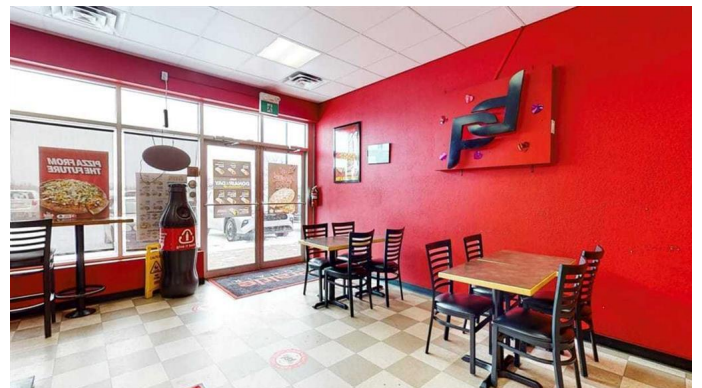

$174,999 - 84, 2410 Division Avenue N, Medicine Hat

MLS® #A2189440

$174,999

0 Bedroom, 0.00 Bathroom,
Commercial on 0.00 Acres

Northeast Crescent Heights, Medicine Hat,
Alberta

Step into this well-established franchise and start your journey as a business owner today! The menu features a variety of healthy food options, with the recent addition of a pizza oven offering even greater menu expansion opportunities. Franchisee approval by the franchisor is required, and comprehensive training will be provided. Alternatively, buyers also have the option to introduce their own concept. Situated in a busy shopping center alongside other well-established businesses, this location ensures high visibility and foot traffic. Don't miss out on this incredible opportunity to own a thriving business!

**** THIS IS

BUSINESS ASSET SALE ONLY - REAL
PROPERTY IS NOT INCLUDED****

Built in 2014

Essential Information

MLS® #	A2189440
Price	$174,999
Bathrooms	0.00
Acres	0.00
Year Built	2014
Type	Commercial
Sub-Type	Business
Status	Active