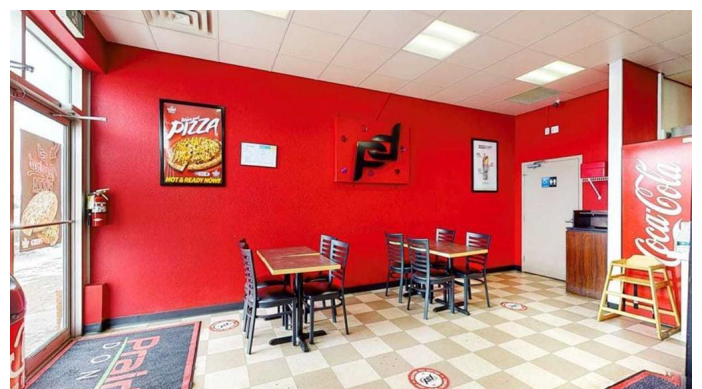

$174,999 - 84, 2410 Division Avenue N, Medicine Hat

MLS® #A2189440

$174,999

0 Bedroom, 0.00 Bathroom,
Commercial on 0.00 Acres

Northeast Crescent Heights, Medicine Hat,
Alberta

Step into this well-established franchise and start your journey as a business owner today! The menu features a variety of healthy food options, with the recent addition of a pizza oven offering even greater menu expansion opportunities. Franchisee approval by the franchisor is required, and comprehensive training will be provided. Alternatively, buyers also have the option to introduce their own concept. Situated in a busy shopping center alongside other well-established businesses, this location ensures high visibility and foot traffic. Don't miss out on this incredible opportunity to own a thriving business!

**** THIS IS

BUSINESS ASSET SALE ONLY - REAL
PROPERTY IS NOT INCLUDED****

Built in 2014

Essential Information

MLS® #	A2189440
Price	$174,999
Bathrooms	0.00
Acres	0.00
Year Built	2014
Type	Commercial
Sub-Type	Business
Status	Active